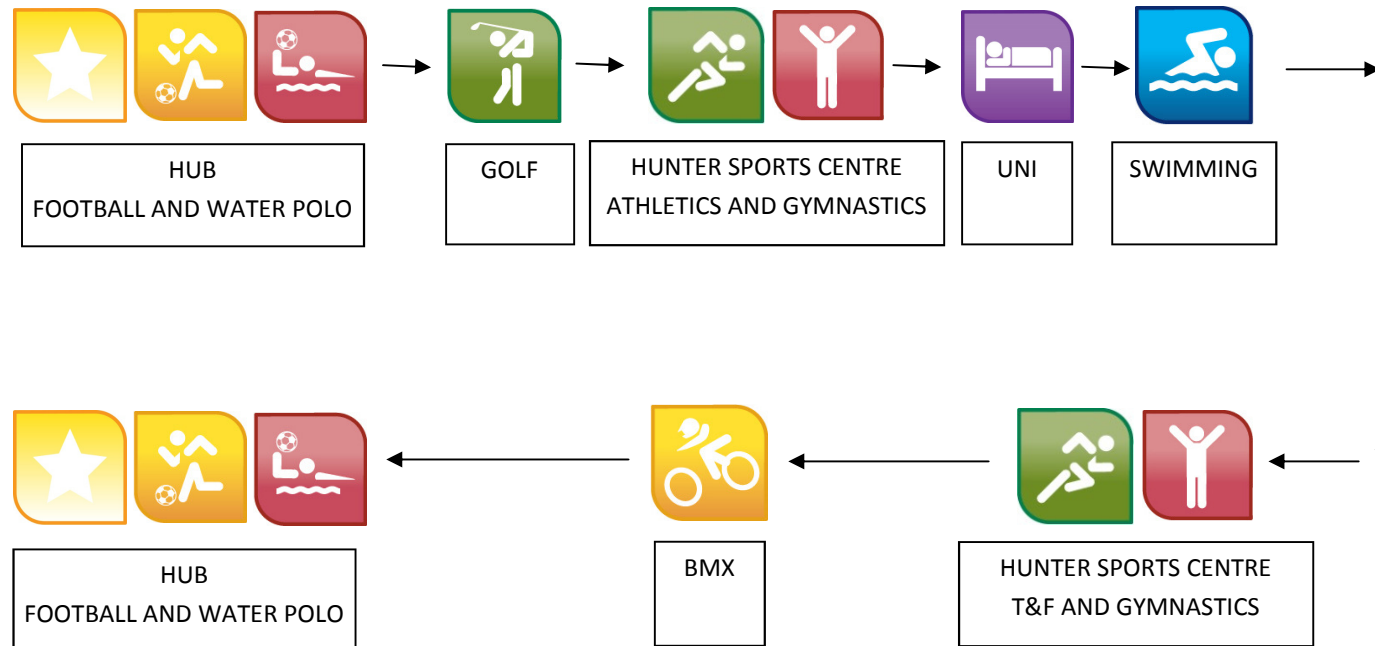

HUB TO UNIVERSITY LOOP SHUTTLE SERVICE

Sunday

BETWEEN 10AM – 2.30PM

Monday/Tuesday/Wednesday

BETWEEN 9AM – 5PM

AVAILABLE TO ALL ACCREDITED GAMES PARTICIPANTS

EVERY 20 MINUTES (ROUND TRIP ONE HOUR)

Please note there is no shuttle service running between Myuna bay or sailing. If you require transport to either of these venues outside morning and afternoon transport services, please see the staff at our information desk at the

VIP ACCOMMODATION TO HUB LOOP SHUTTLE SERVICE

Sunday

BETWEEN 9AM – 1PM DAILY

Monday/Tuesday/Wednesday

8AM—5PM

AVAILABLE TO ALL ACCREDITED GAMES PARTICIPANTS

EVERY 20 MINUTES (ROUND TRIP 40 MINS)

Please note this shuttle will take you to the HUB, from there you can catch a shuttle to the sports venues